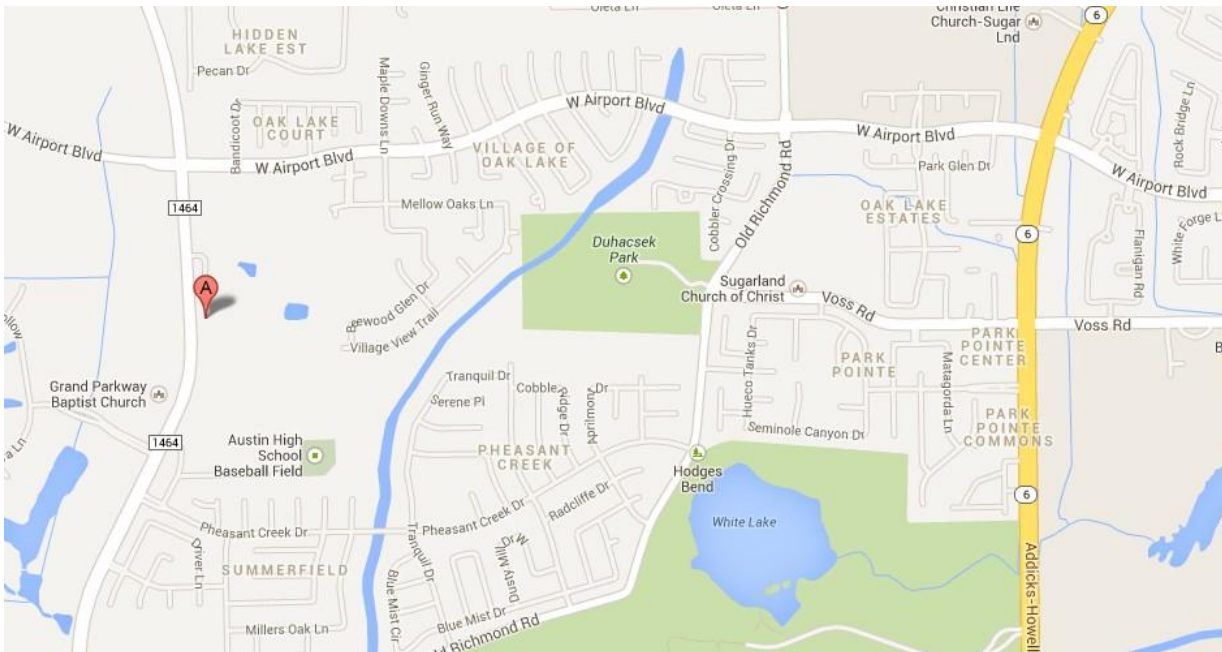

SAFARI TEXAS RANCH
11627 FM 1464
Richmond, TX

Safari Texas is approximately:
3 miles N on 1464 from Hwy 90
4.5 miles S on 1464 from
FM 1093 / Westheimer & Westpark Tollway
Get lost or confused.....Call **281-277-7888**